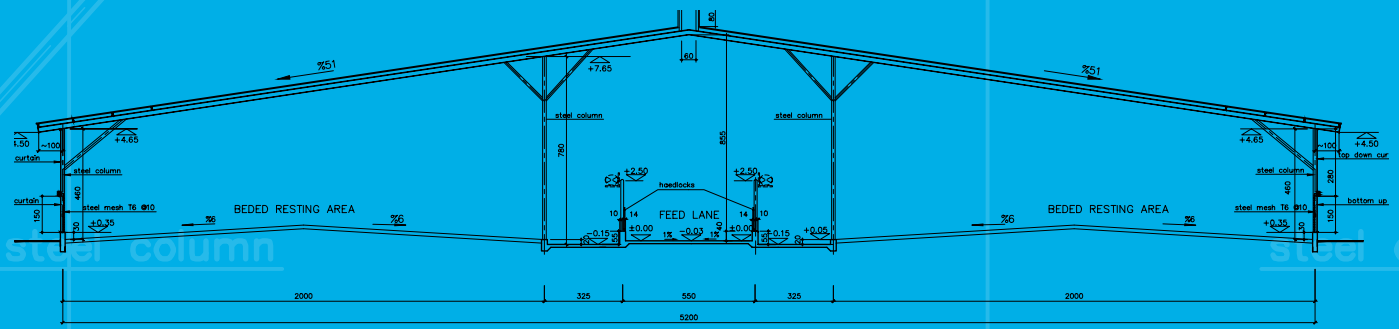

S.A.E. Afikim

www.afimilk.com
market@afimilk.com
Tel: +972-4-6754812
Fax: +972-4-6751682

**AlefBet
Planners**

www.abtplanners.com
tlv-sec@abt.co.il
Tel: +972-3-6233777
Fax: +972-3-6233700